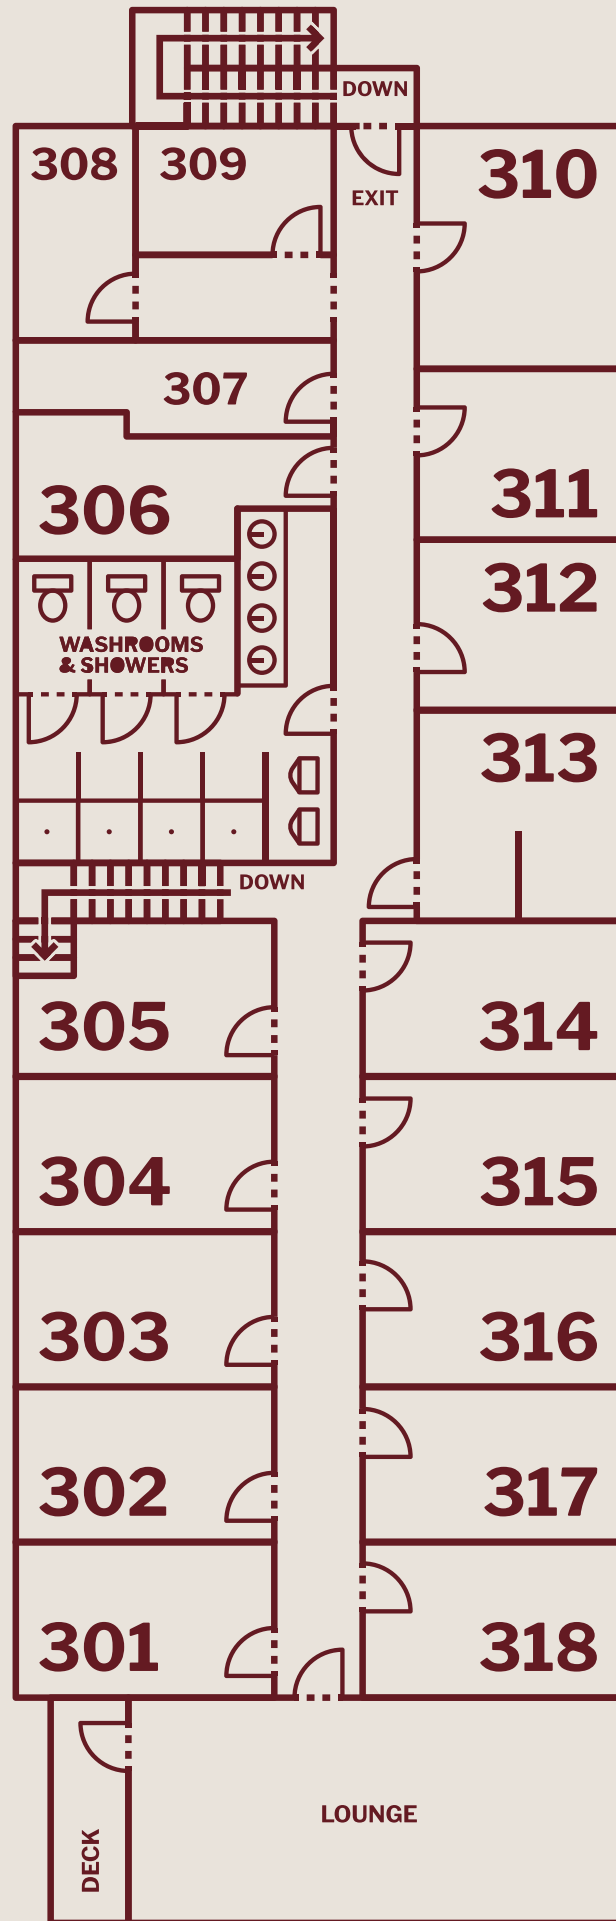

RAINIER LAYOUT

VANCOUVER
ISLAND
FOREST &
MARINE

MAIN DECK (LEVEL 2)

UPPER DECK (LEVEL 3)

LOWER DECK (LEVEL 1)