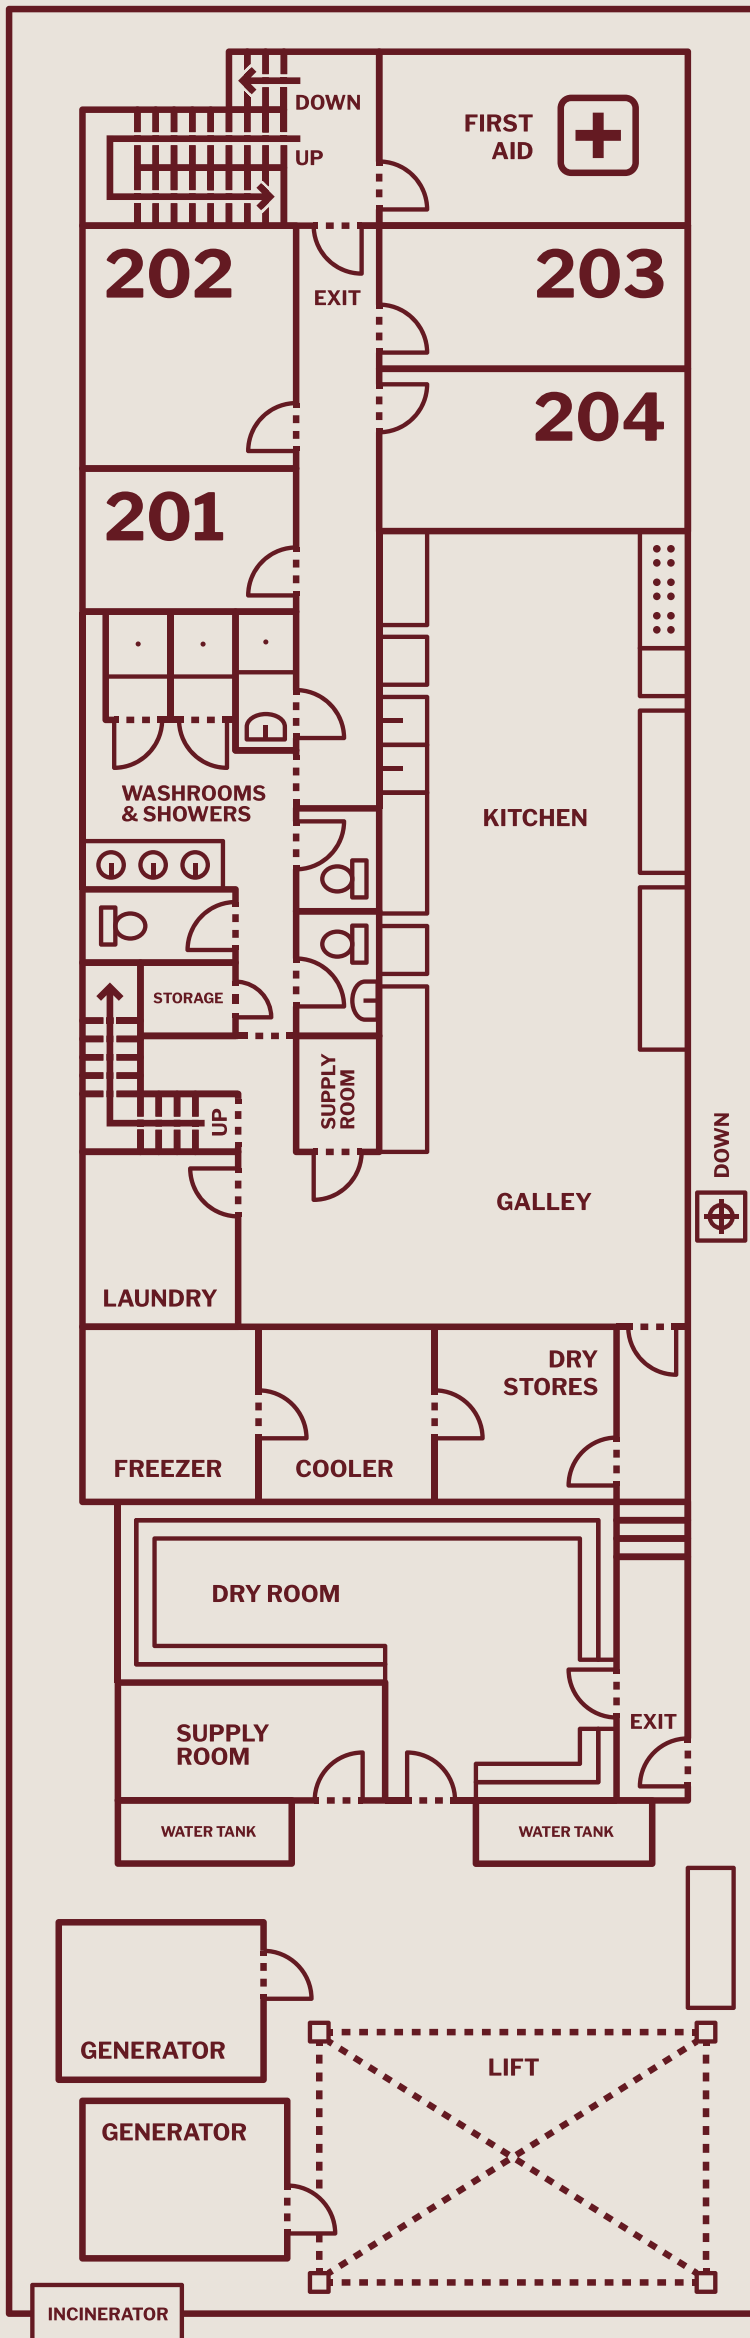

RAINIER LAYOUT

VANCOUVER
ISLAND
FOREST &
MARINE

MAIN DECK (LEVEL 2)

UPPER DECK (LEVEL 3)

LOWER DECK (LEVEL 1)