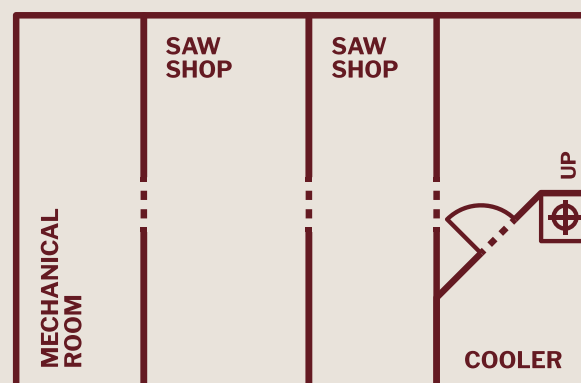

RAINIER LAYOUT

VANCOUVER
ISLAND
FOREST &
MARINE

MAIN DECK (LEVEL 2)

UPPER DECK (LEVEL 3)

LOWER DECK (LEVEL 1)