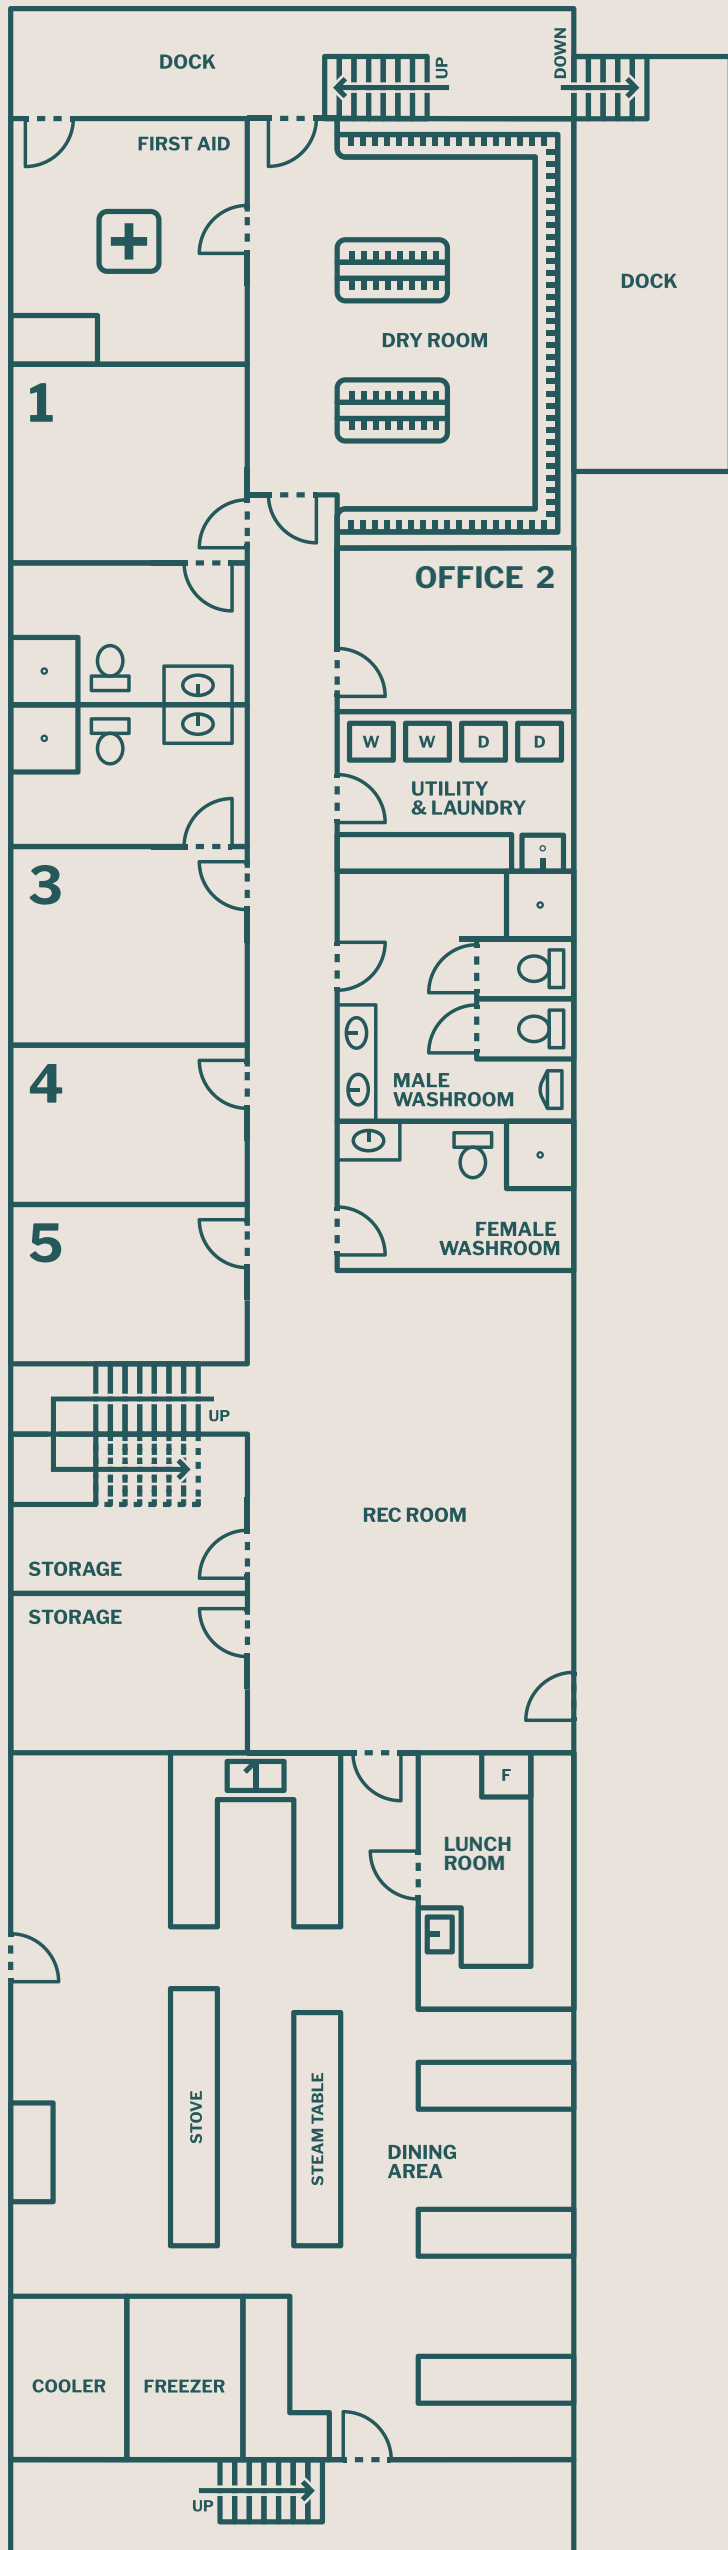

AMIX-IX LAYOUT

VANCOUVER
ISLAND
FOREST &
MARINE

MUSTER STATION
LOCATED ON LAND

MAIN DECK (LEVEL 1)

SECOND FLOOR (LEVEL 2)