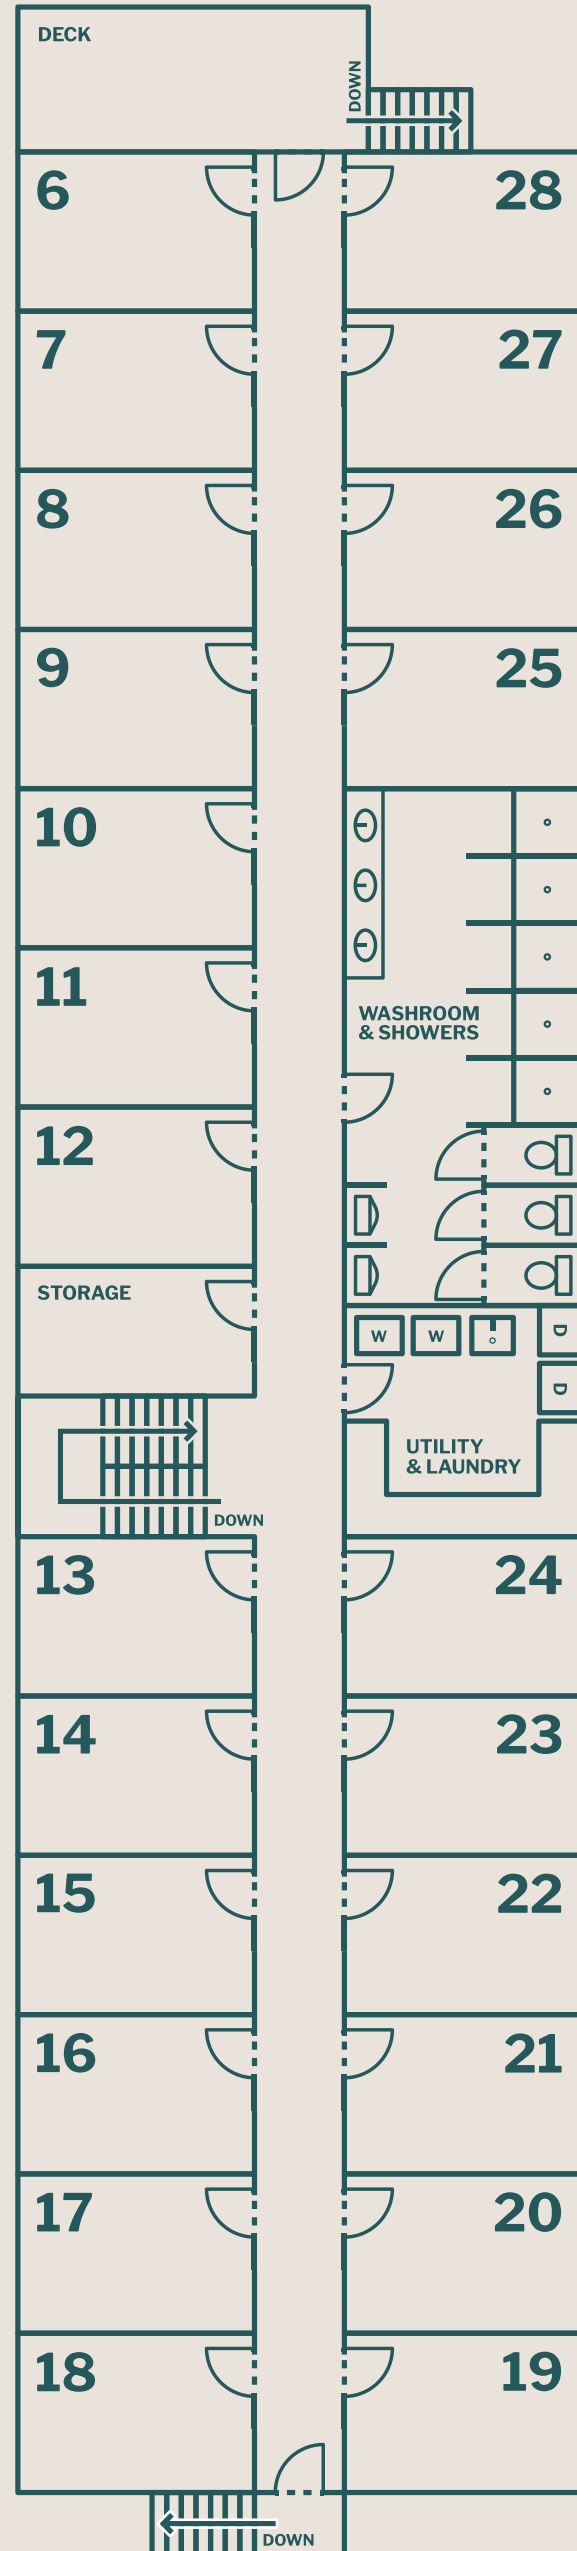

AMIX-IX LAYOUT

VANCOUVER
ISLAND
FOREST &
MARINE

MUSTER STATION
LOCATED ON LAND

MAIN DECK (LEVEL 1)

SECOND FLOOR (LEVEL 2)